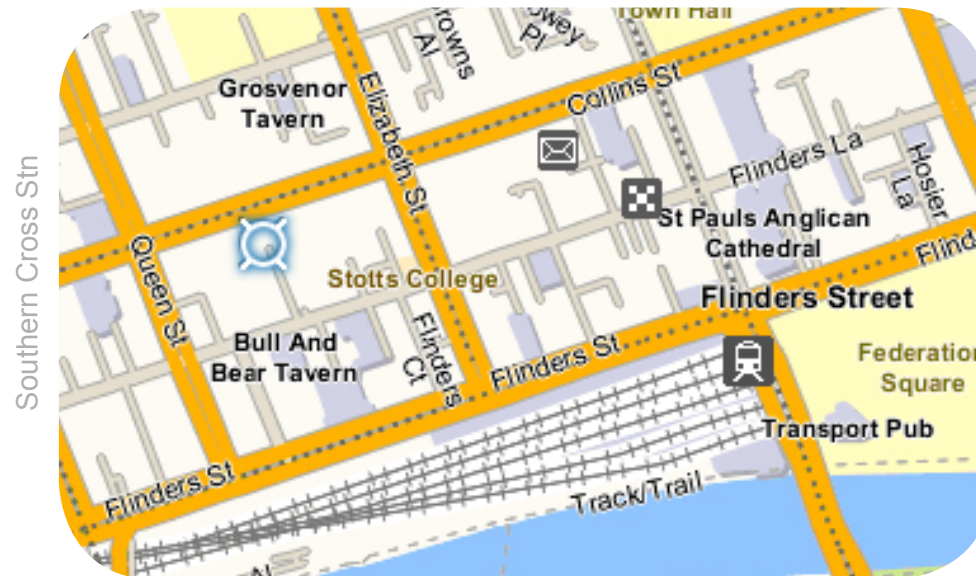

How to Find Us...

Sydney Office

We are situated at Level 18, 25 Bligh Street, Sydney.
The building is the Bligh Chambers.
The closest train station is Wynyard Station.
The closest bus stop is Martin Place.
The closest day parking is at the Sofitel Wentworth
and is accessible via Bligh Street.

Circular Quay

Martin Place

Melbourne Office

We are situated at Level 2, 349 Collins Street, Melbourne.
The closest train station is Flinders Station.
From Flinders Station, turn left onto Flinders Street, turn
right onto Elizabeth Street and then left onto Flinders Lane.
After about 230m turn right onto Fullham Place.
The building is accessible from Fullham place

Melbourne Central

Southbank