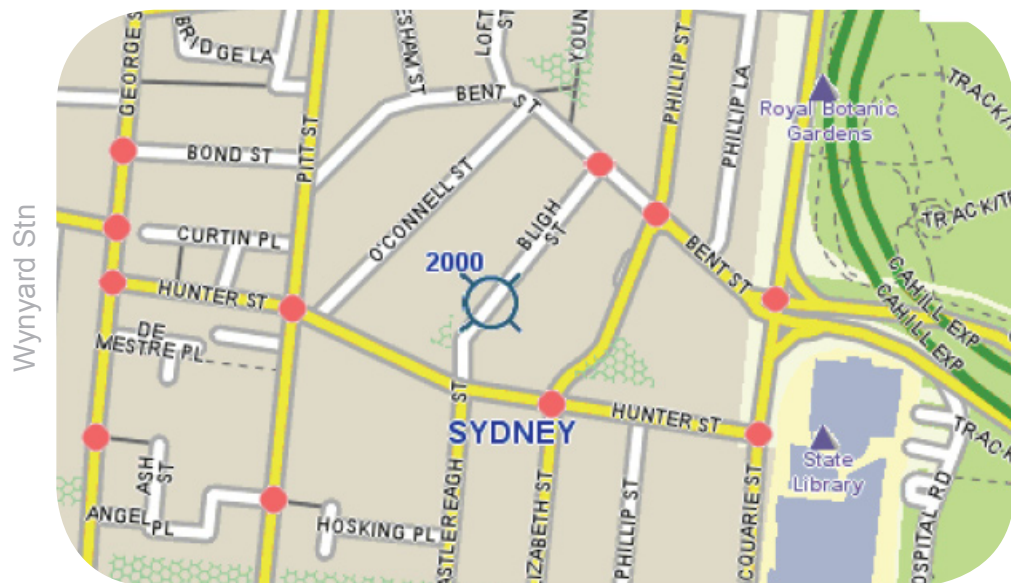

How to Find Us...

Sydney Office

We are situated at Level 18, 25 Bligh Street, Sydney.
The building is the Bligh Chambers.
The closest train station is Wynyard Station.
The closest bus stop is Martin Place.
The closest day parking is at the Sofitel Wentworth
and is accessible via Bligh Street.

Circular Quay

Martin Place

Melbourne Office

We are situated at Level 2, 349 Collins Street, Melbourne.
The closest train station is Flinders Station.
From Flinders Station, turn left onto Flinders Street, turn
right onto Elizabeth Street and then left onto Flinders Lane.
After about 230m turn right onto Fullham Place.
The building is accessible from Fullham place

Melbourne Central

Southbank